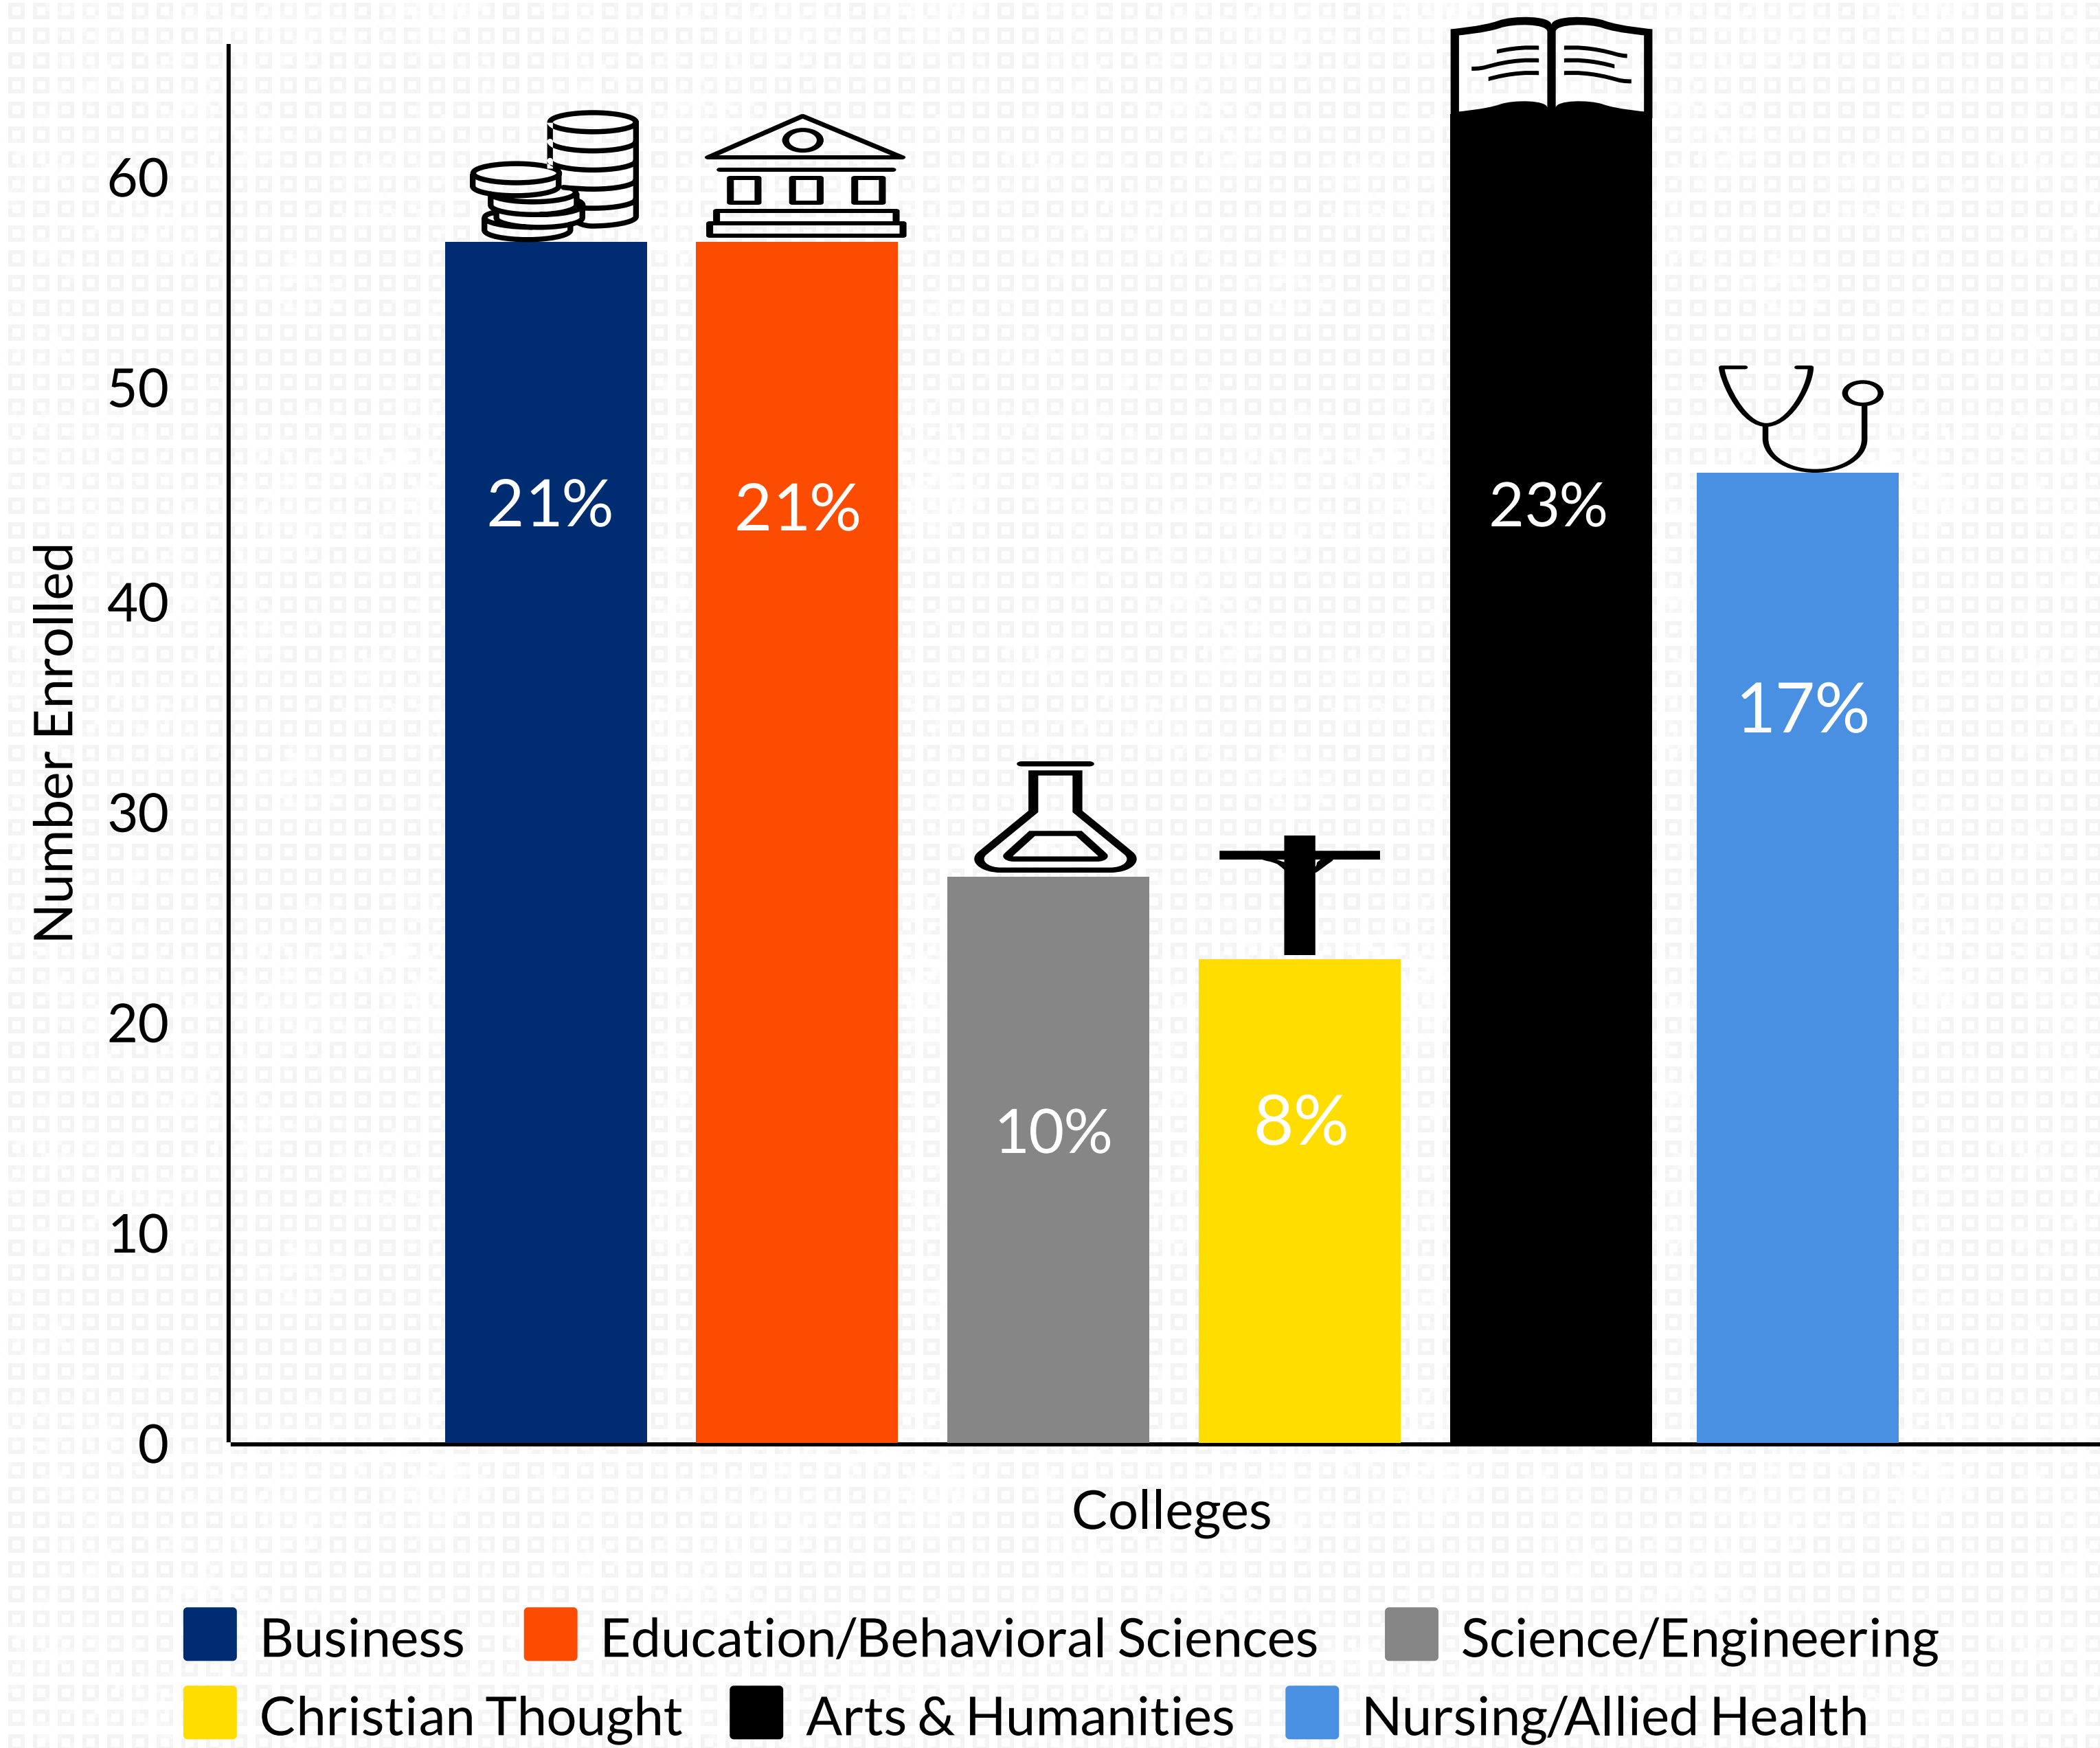

Enrollment by College

62%

From a 2 Year College

35%

From a 4 Year College