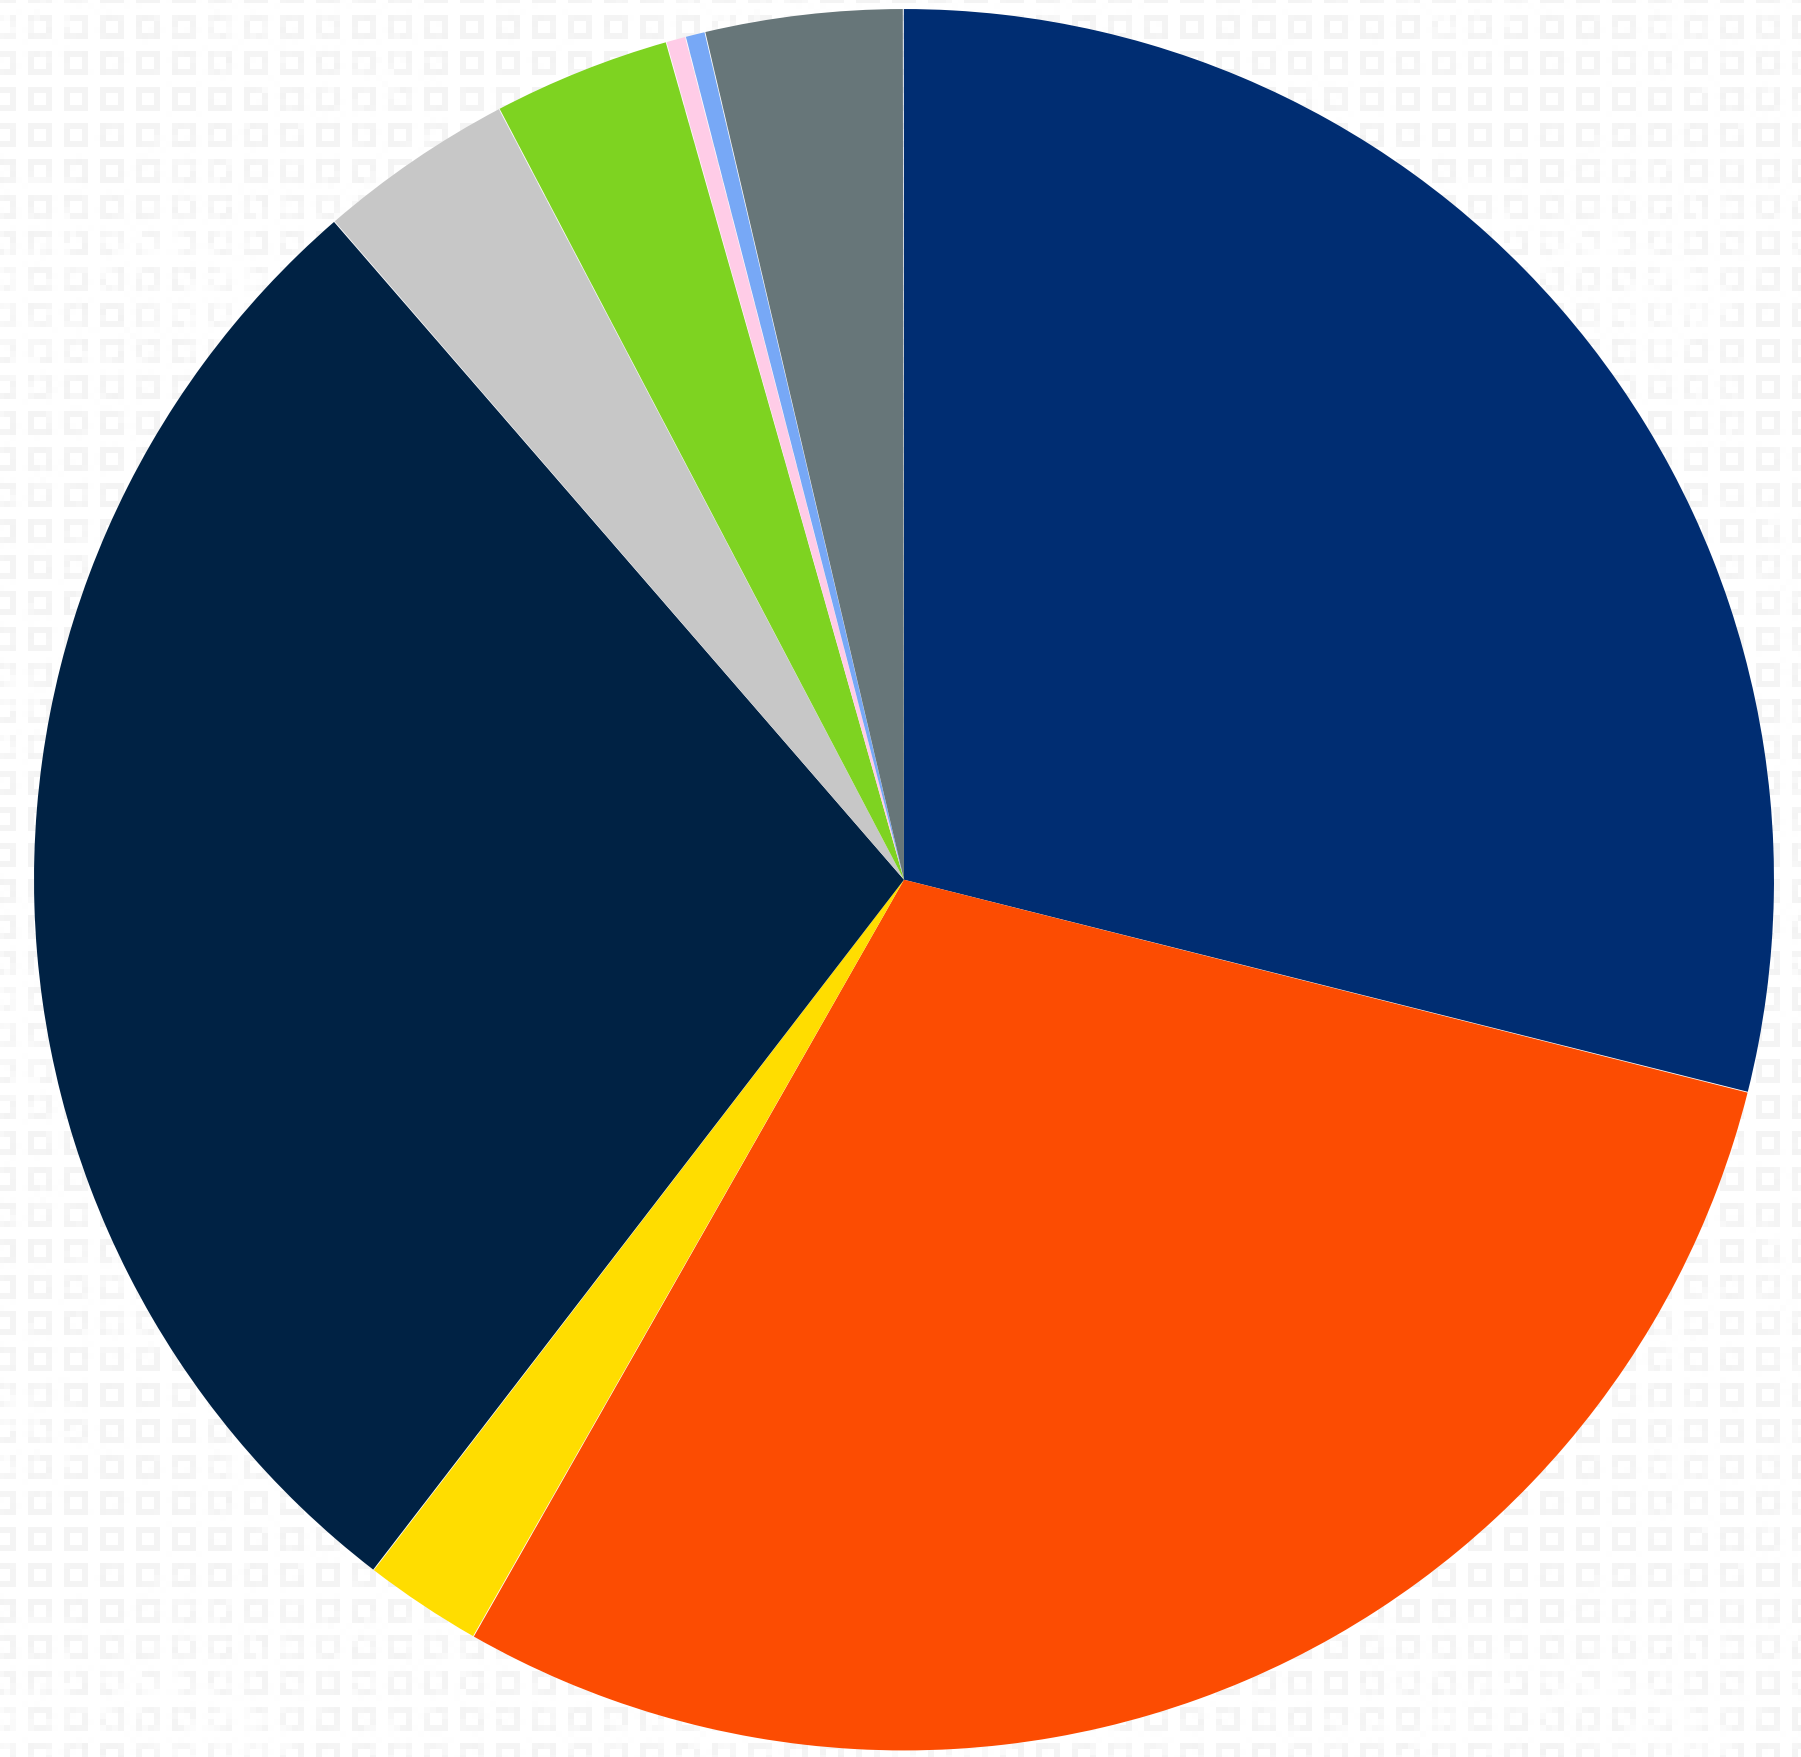

## New Transfer Students

Who our 273 students are...

61%  
Female

48%  
Full-Time

43%  
100% Online

### Ethnicity/Race

- White (28.94%)
- African American/Black (29.3%)
- Hispanic (28.21%)
- Asian (2.2%)
- Two or More Races (3.66%)
- Non-Resident Alien (3.3%)
- American Indian/Alaskan Native (0.37%)
- Native Hawaiian/Pacific Islander (0.37%)
- Unknown (3.66%)